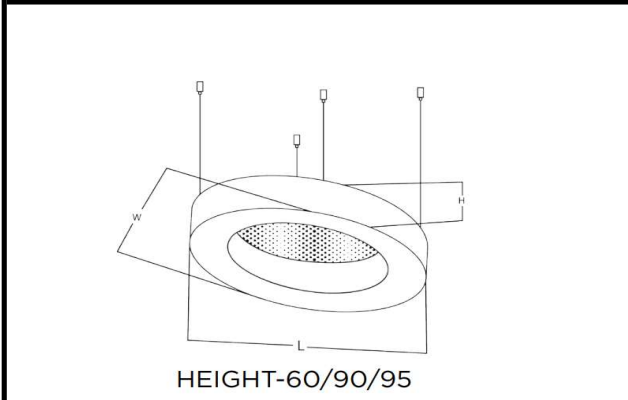

| Technical description | Image |
|-----------------------|-------|
|-----------------------|-------|

|                            |  |
|----------------------------|--|
| <b>Dimension</b>           | Custom dimension<br>H=60/90/95mm       |
| <b>Frame</b>               | Aluminium                              |
| <b>Color Tempertaure</b>   | 3000K                                  |
| <b>Power</b>               | 50W                                    |
| <b>Total Luminous Flux</b> | 4000 lm                                |
| <b>Efficacy</b>            | 80 lm/W                                |
| <b>IP rating</b>           | 50                                     |
| <b>Color Rendering</b>     | ≥80                                    |
| <b>Mounting</b>            | Pendant                                |
| <b>Optics</b>              | White Opal Diffuser +<br>Acoustic      |
| <b>Dimming</b>             | NON-Dimmable                           |
| <b>Operating Voltage</b>   | 220-240 VAC                            |
| <b>Standard Lifetime</b>   | L70 minimum at 50,000<br>burning hours |

**Dimension diagram**

**Remarks:-**

Custom dimension, coating and installation available upon request

**Address: Plot #7 Saroorpur-Nangla Industrial Area,Ballabgharh-Sohna Road,Faridabad-121005**

**Email: info@sovitron.com**