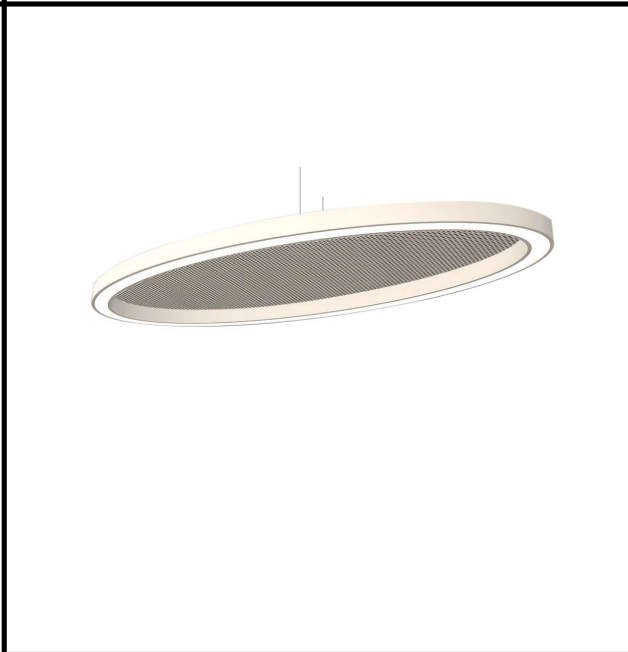

Sovitron Interior Pvt.Ltd.

|                    |   |
|--------------------|---|
| <b>Model Name</b>  | Jetta Ring Oval Acoustic Pendant /DLARJOADPD-50 |
| <b>Description</b> | Architectural Light                             |

| Technical description | Image |
|-----------------------|-------|
|-----------------------|-------|

|                            |  |
|----------------------------|--|
| <b>Dimension</b>           | Custom dimension<br>H=60/90/95mm       |
| <b>Frame</b>               | Aluminium                              |
| <b>Color Tempertaure</b>   | 3000K                                  |
| <b>Power</b>               | 50W                                    |
| <b>Total Luminous Flux</b> | 4000 lm                                |
| <b>Efficacy</b>            | 80 lm/W                                |
| <b>IP rating</b>           | 50                                     |
| <b>Color Rendering</b>     | ≥80                                    |
| <b>Mounting</b>            | Pendant                                |
| <b>Optics</b>              | White Opal Diffuser +<br>Acoustic      |
| <b>Dimming</b>             | NON-Dimmable                           |
| <b>Operating Voltage</b>   | 220-240 VAC                            |
| <b>Standard Lifetime</b>   | L70 minimum at 50,000<br>burning hours |